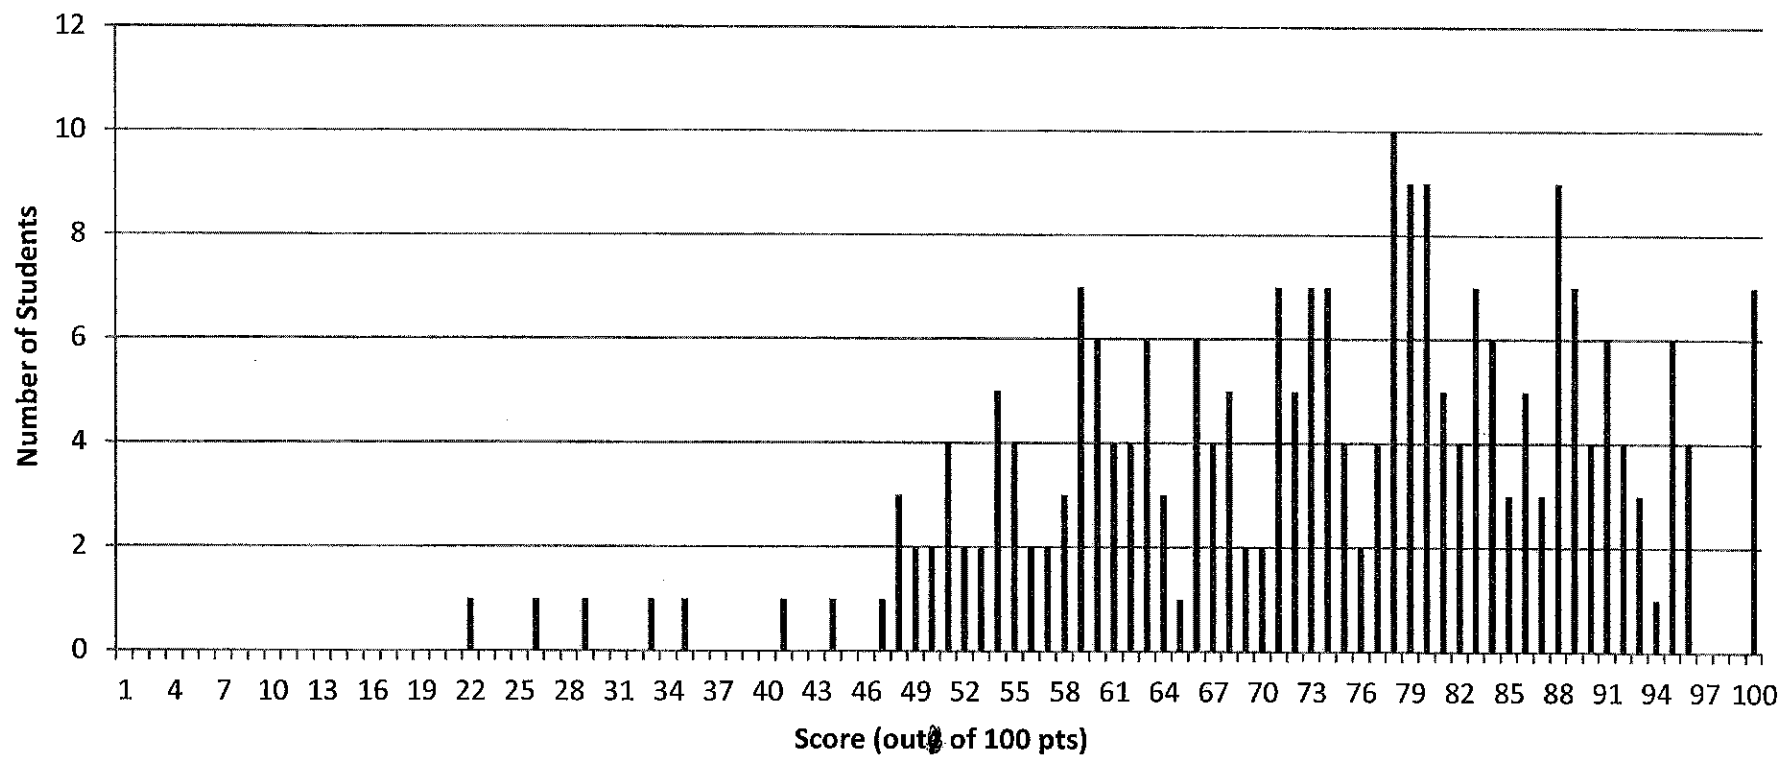

## Chem 343 Exam 1 Scores (Gellman 1:20 pm)

average  $\pm$  SD  $\approx$

73.6  $\pm$  15.3.