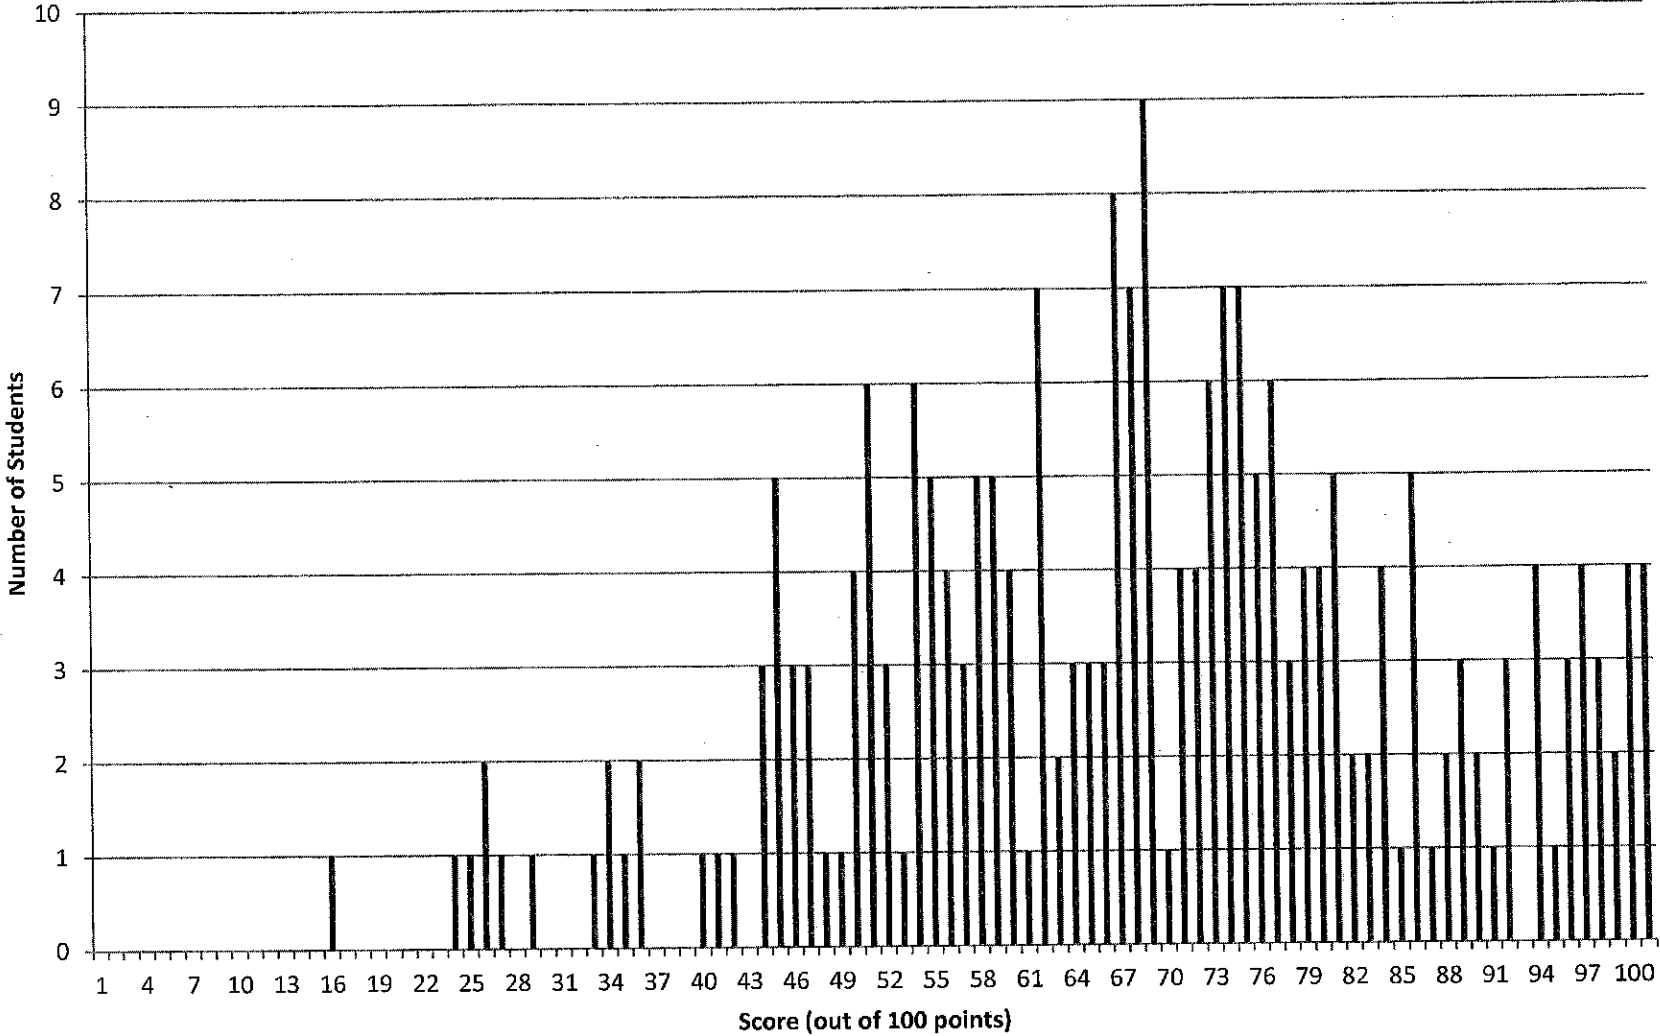

Exam 2 Gellman 1:20 p.m. Fall 2011

Class average: 67.4% ± 18.0%