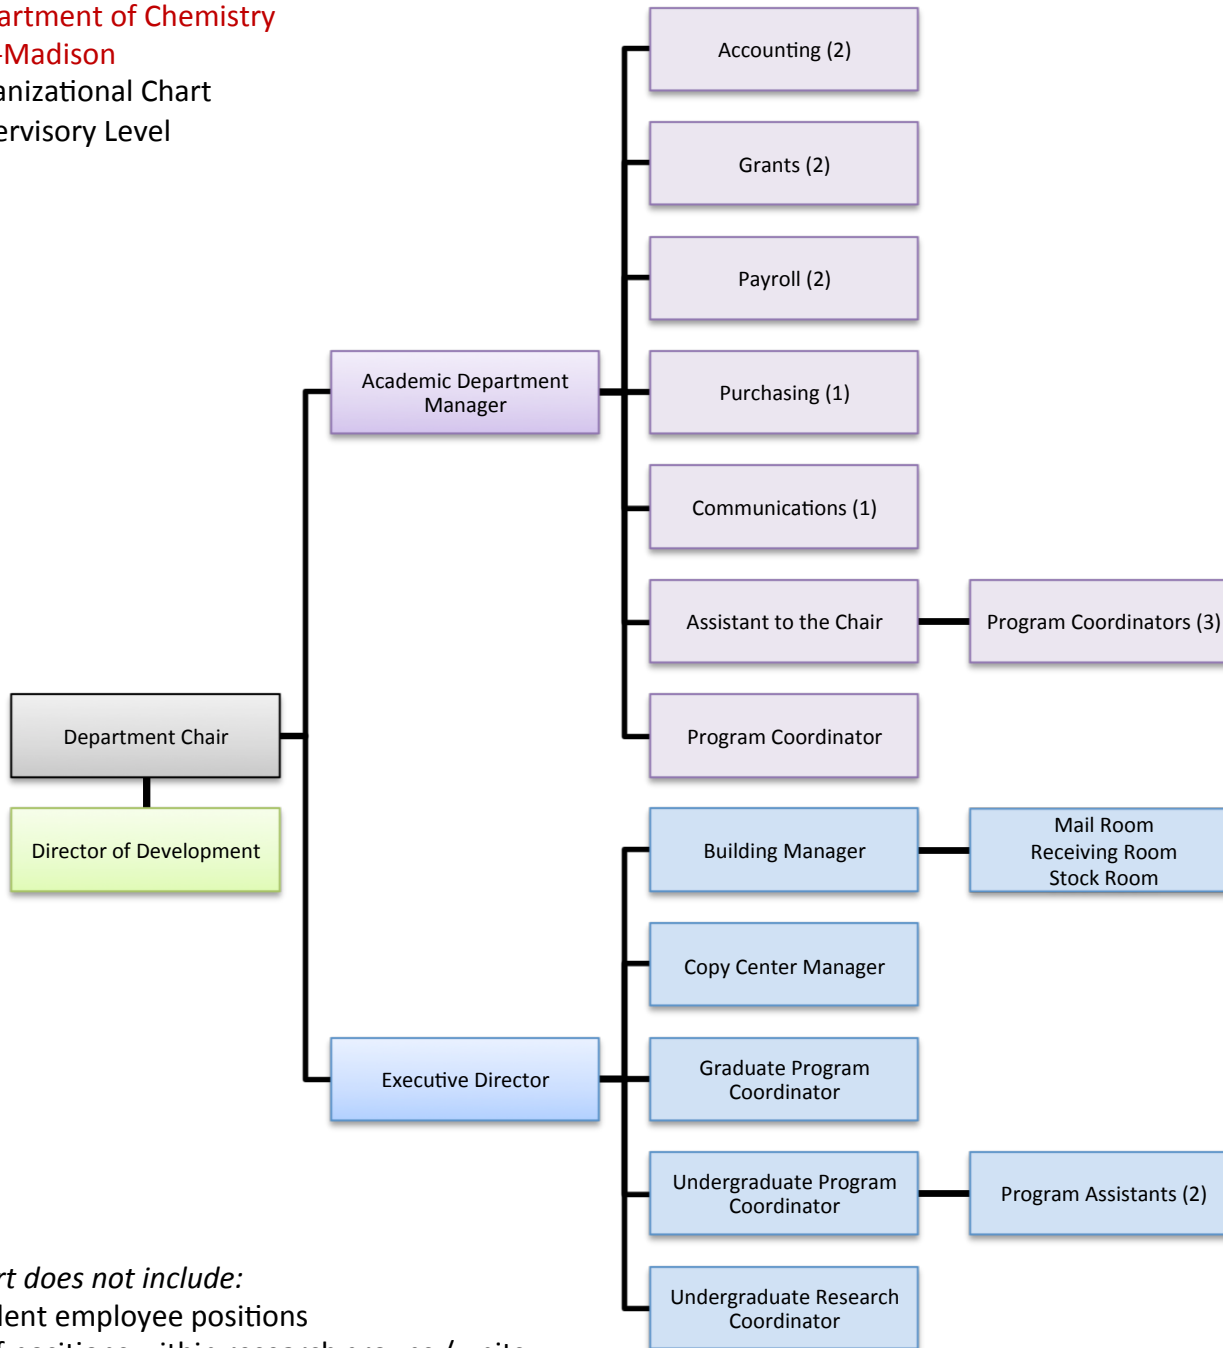

Department of Chemistry
UW-Madison
Organizational Chart
Institutional Level

Department of Chemistry
UW-Madison
Organizational Chart
Supervisory Level

Chart does not include:
Student employee positions
Staff positions within research groups / units

Department of Chemistry
UW-Madison
Organizational Chart
Programmatic Level

Department of Chemistry
 UW-Madison
 Organizational Chart
 Committee Structure

Department of Chemistry
UW-Madison
Organizational Chart
Climate Task Force