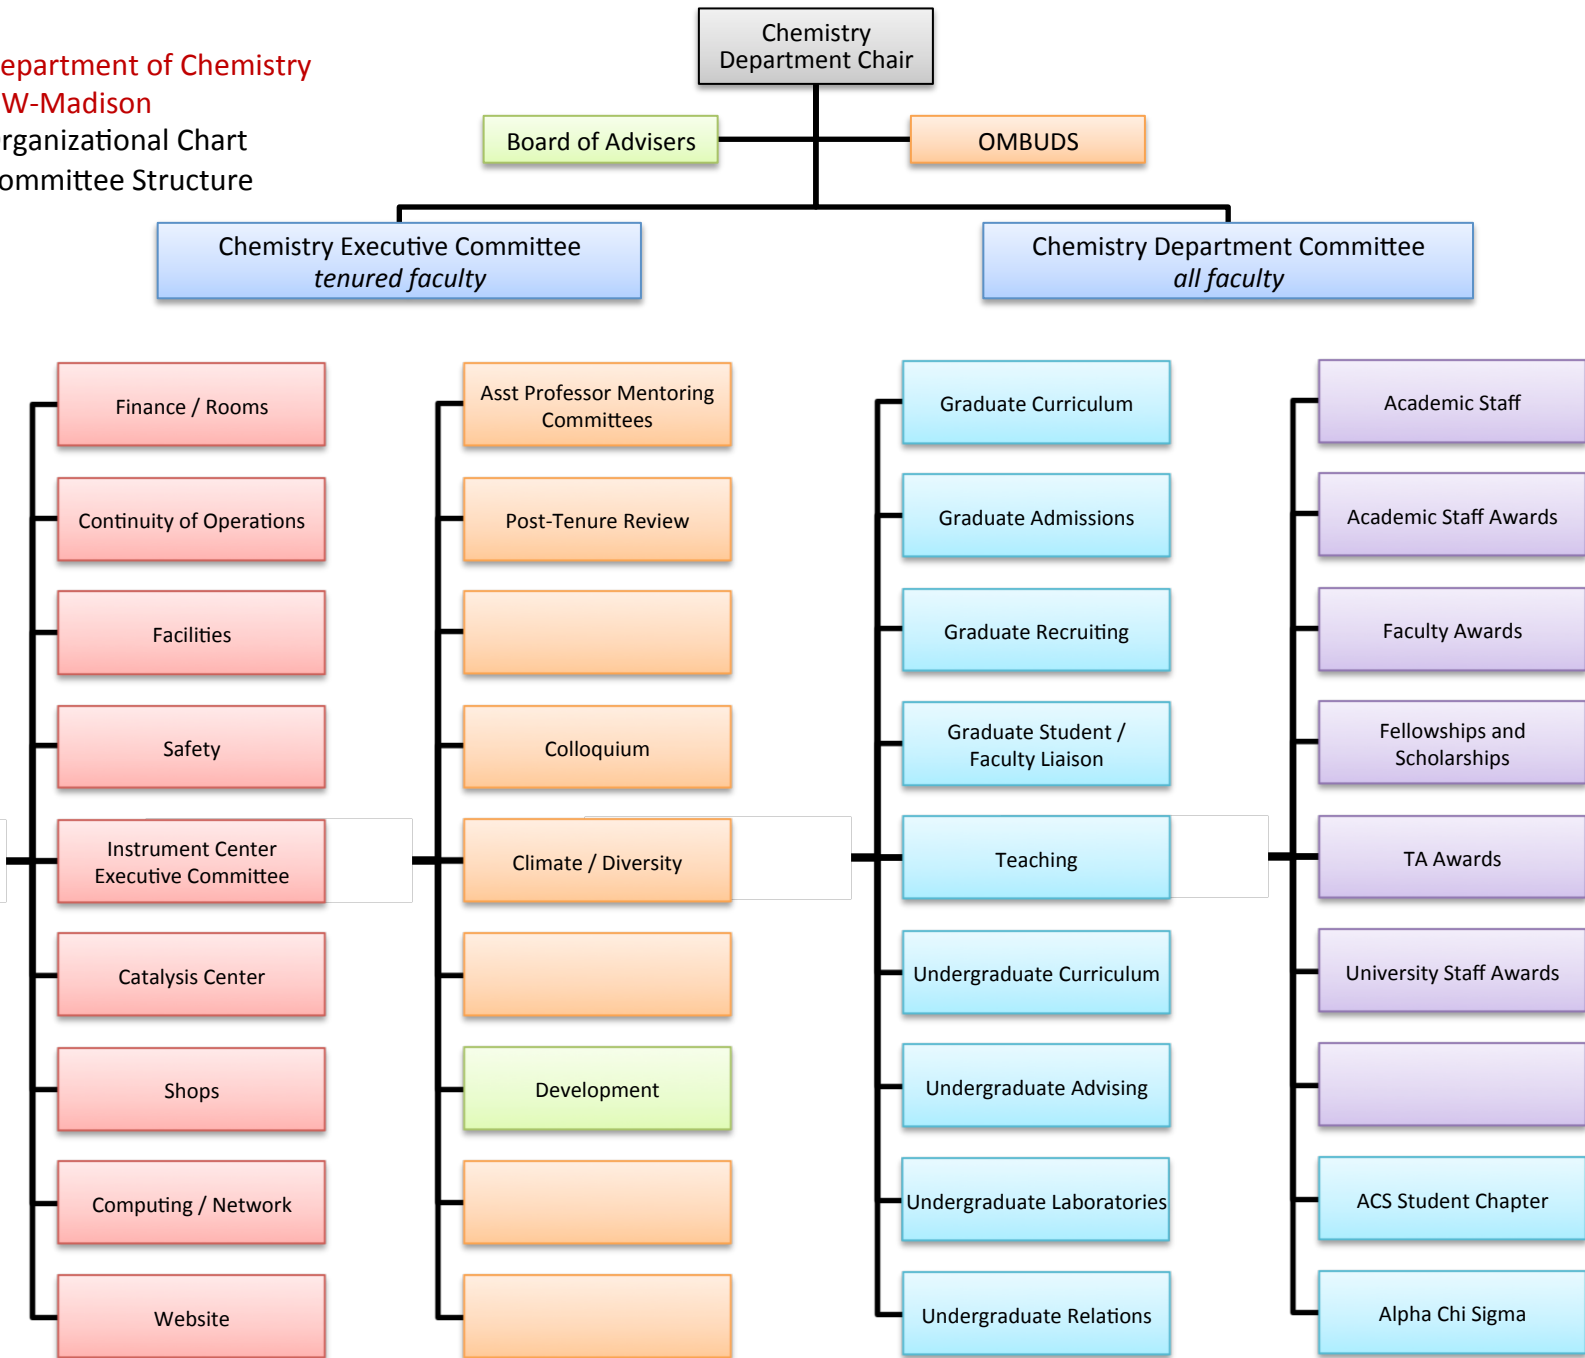

Department of Chemistry
UW-Madison
Organizational Chart
Institutional Level

Department of Chemistry
UW-Madison
Organizational Chart
Supervisory Level

Chart does not include:
Student employee positions
Staff positions within research groups / units

Department of Chemistry
UW-Madison
Organizational Chart
Programmatic Level

Department of Chemistry
 UW-Madison
 Organizational Chart
 Committee Structure

Department of Chemistry
UW-Madison
Organizational Chart
Climate Task Force