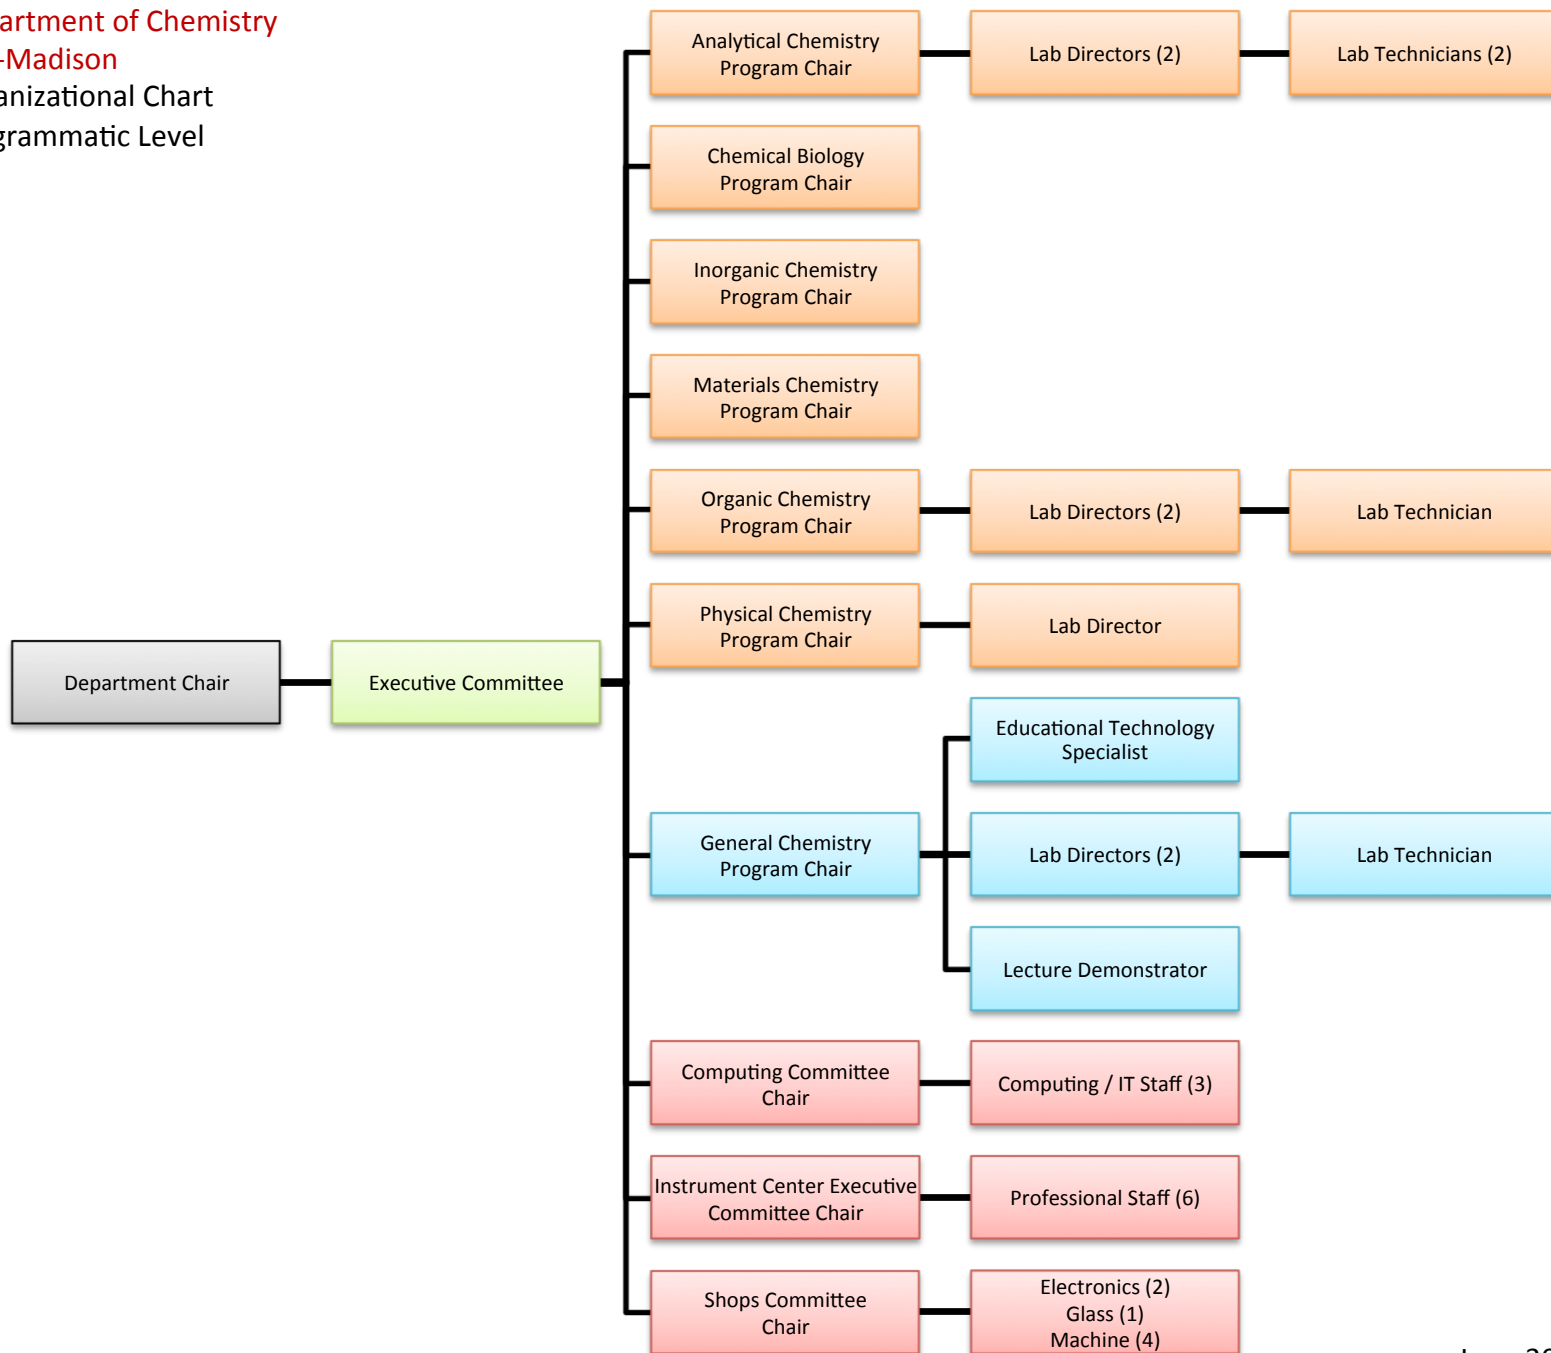

Department of Chemistry
UW-Madison
Organizational Chart
Institutional Level

Department of Chemistry
UW-Madison
Organizational Chart
Supervisory Level

Chart does not include:
Student employee positions
Staff positions within research groups / units

Department of Chemistry
UW-Madison
Organizational Chart
Programmatic Level

Department of Chemistry
 UW-Madison
 Organizational Chart
 Committee Structure

Department of Chemistry
UW-Madison
Organizational Chart
Climate Task Force