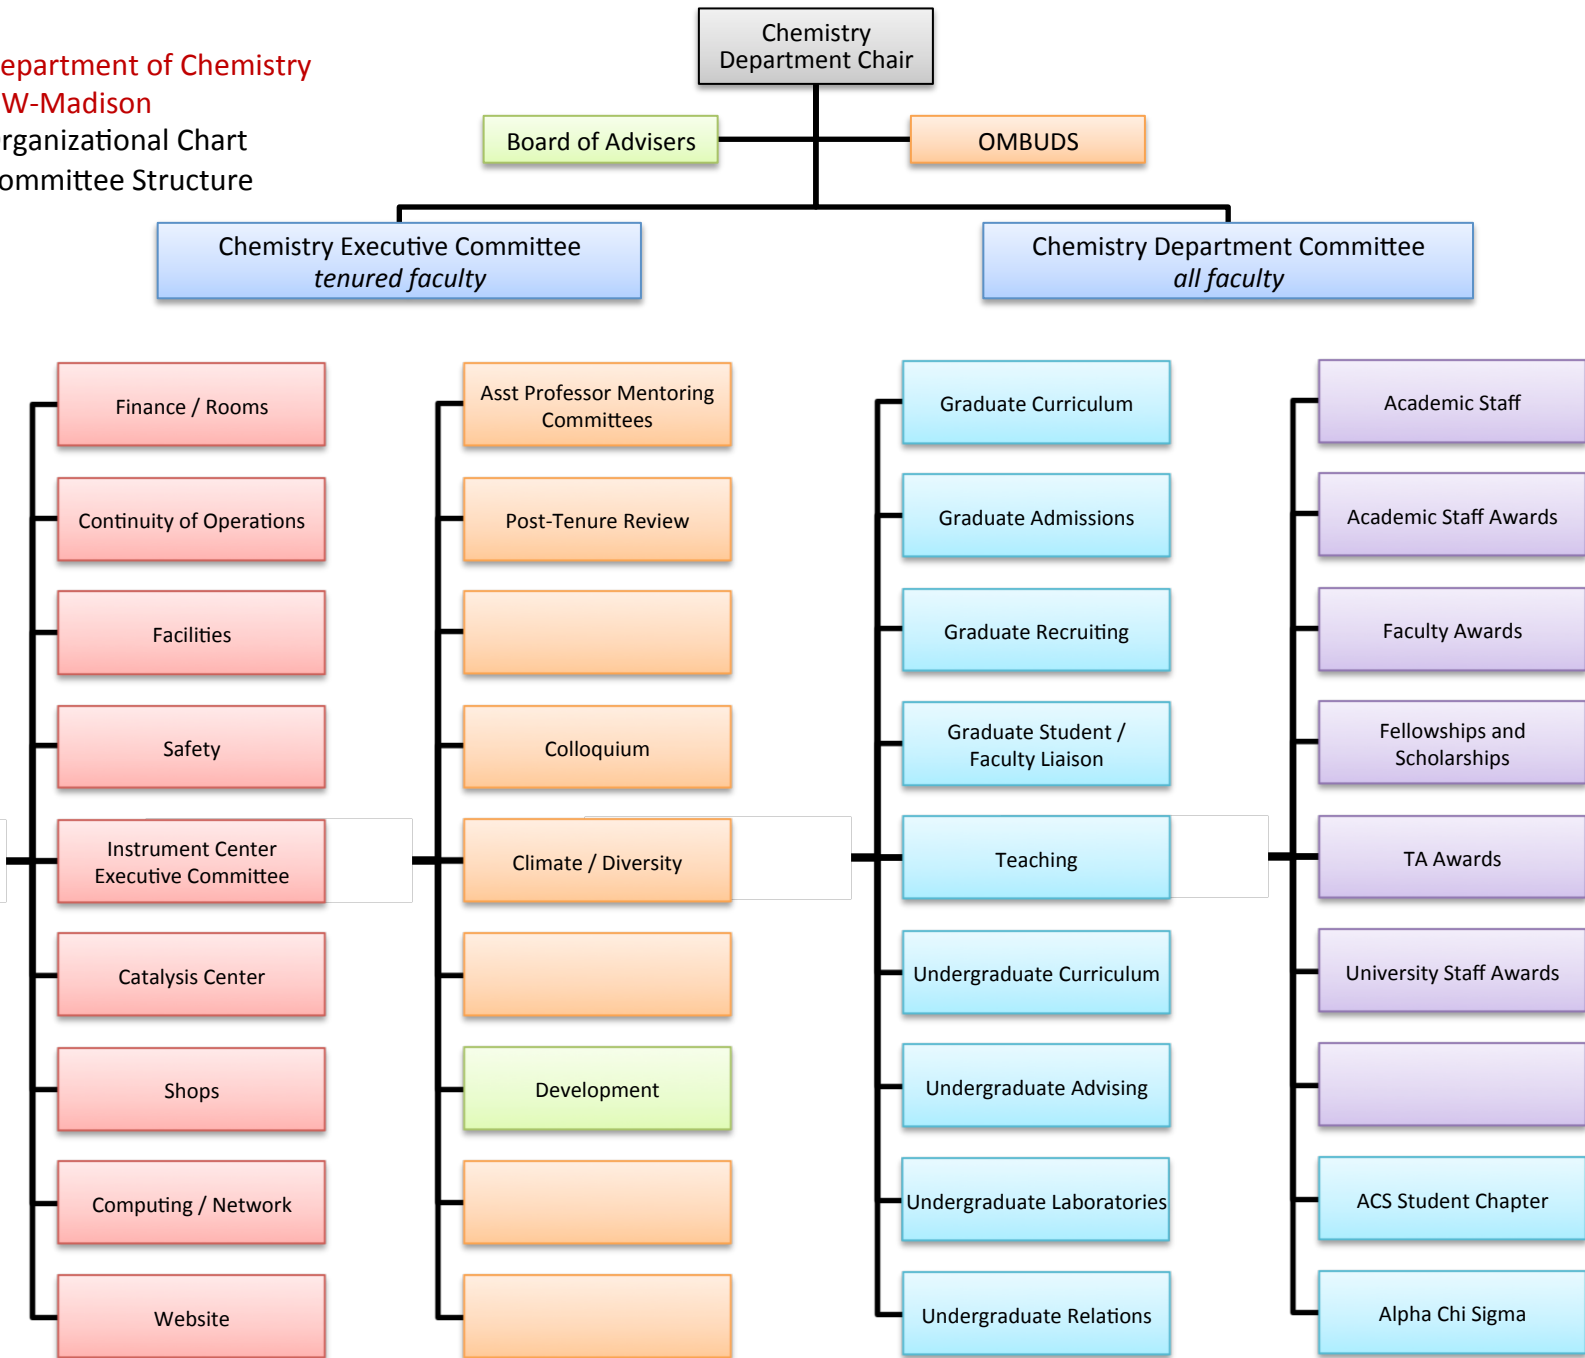

Department of Chemistry  
UW-Madison  
Organizational Chart  
Institutional Level

Department of Chemistry  
 UW-Madison  
 Organizational Chart  
 Supervisory Level

*Chart does not include:*  
 Student employee positions  
 Staff positions within research groups / units

Department of Chemistry  
UW-Madison  
Organizational Chart  
Programmatic Level

Department of Chemistry  
 UW-Madison  
 Organizational Chart  
 Committee Structure

Department of Chemistry  
UW-Madison  
Organizational Chart  
Climate Task Force