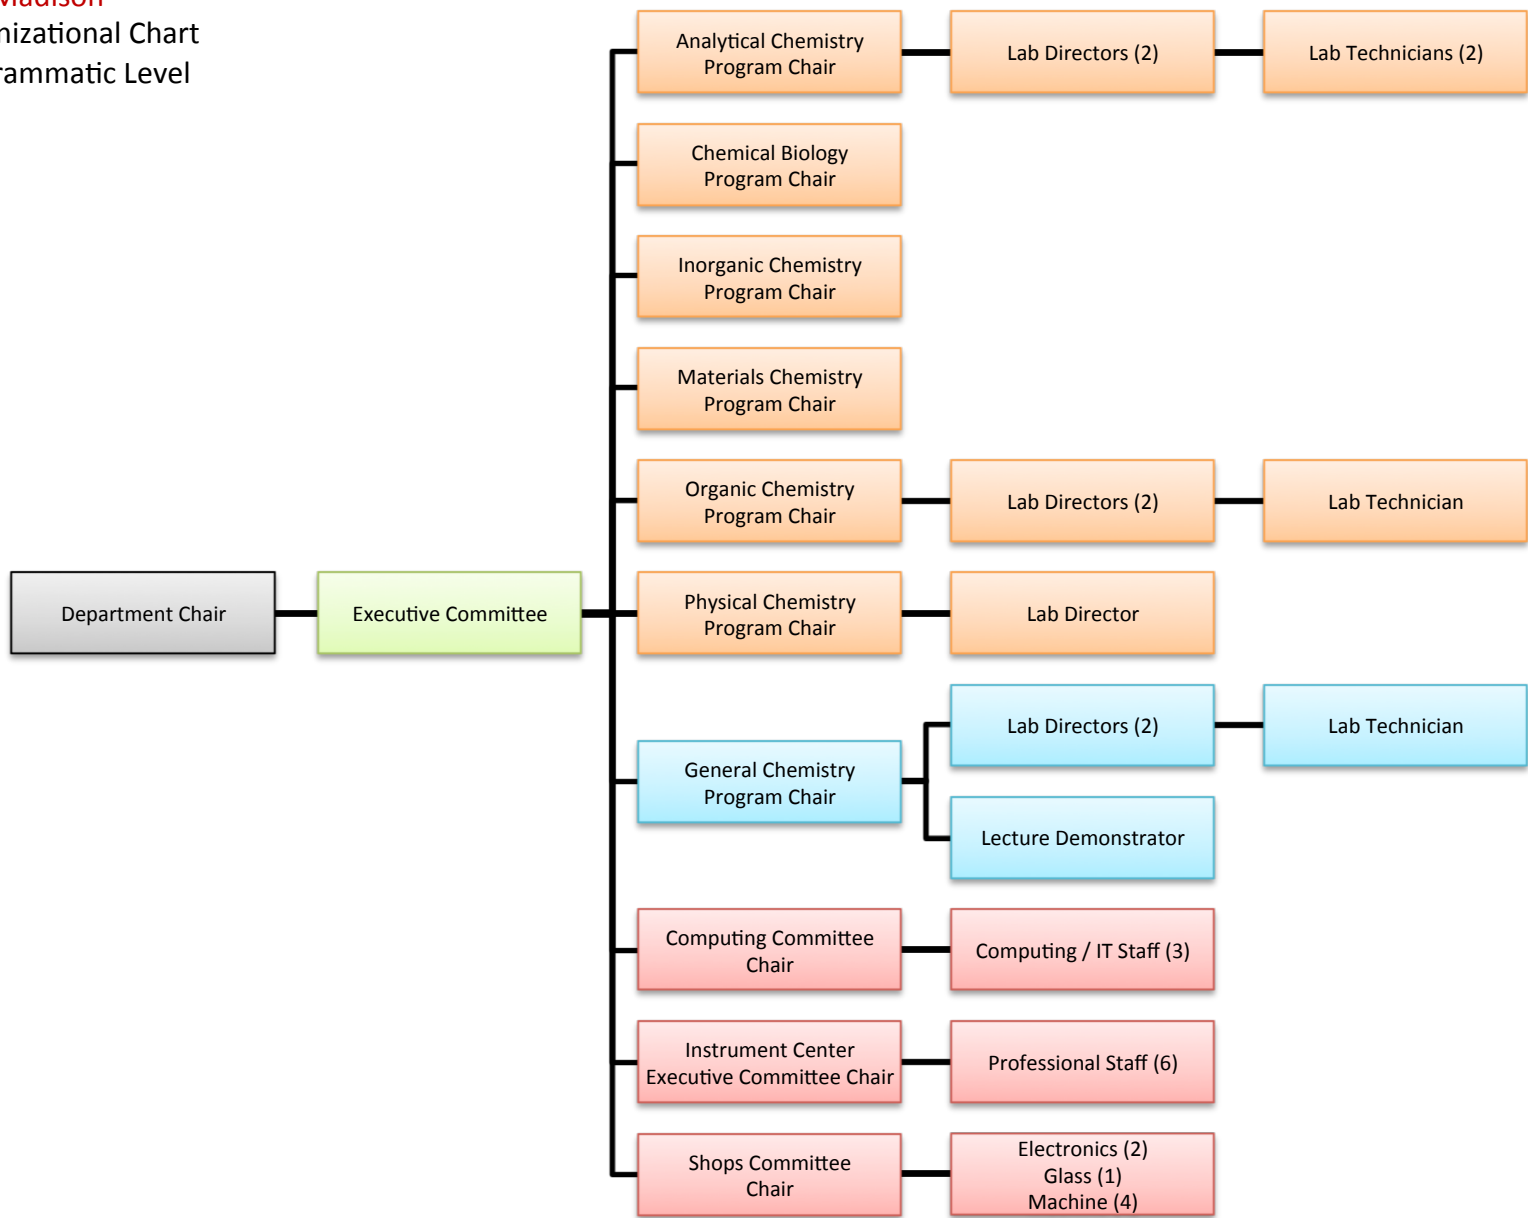

Department of Chemistry  
UW-Madison  
Organizational Chart  
Institutional Level

Department of Chemistry  
 UW-Madison  
 Organizational Chart  
 Supervisory Level

*Chart does not include:*  
 Student employee positions  
 Staff positions within research groups / units

Department of Chemistry  
UW-Madison  
Organizational Chart  
Programmatic Level

Department of Chemistry  
 UW-Madison  
 Organizational Chart  
 Committee Structure

Department of Chemistry  
UW-Madison  
Organizational Chart  
Climate Task Force