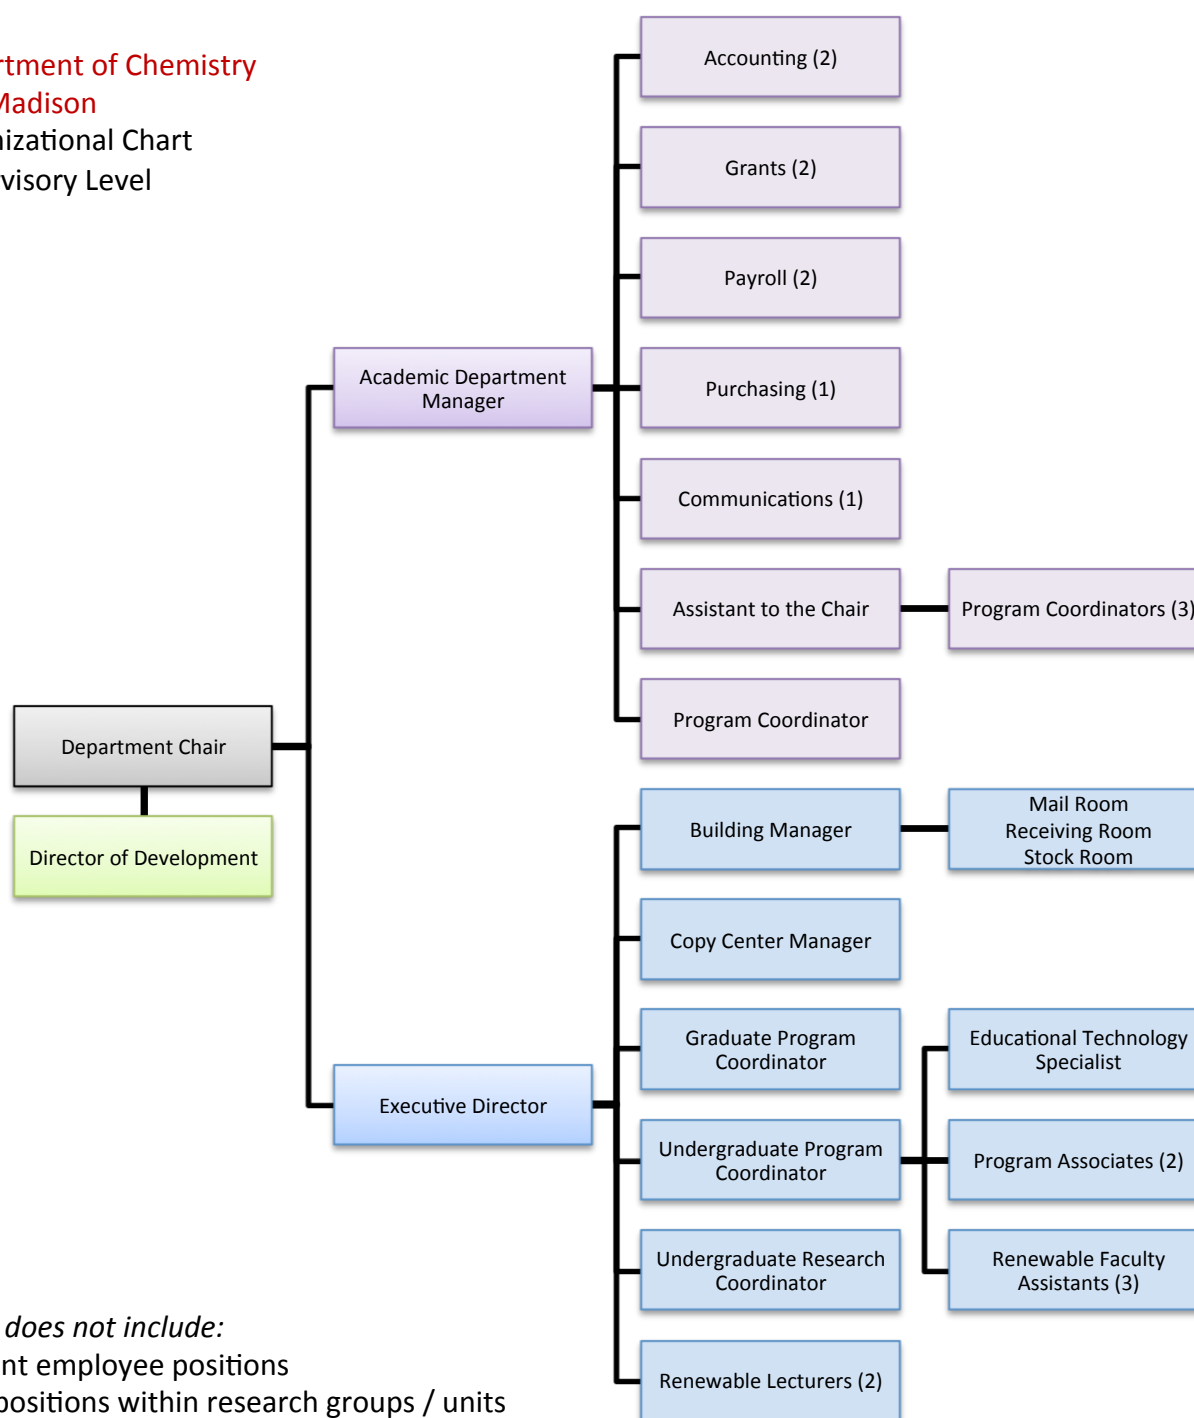

Department of Chemistry  
UW-Madison  
Organizational Chart  
Institutional Level

Department of Chemistry  
 UW-Madison  
 Organizational Chart  
 Supervisory Level

*Chart does not include:*  
 Student employee positions  
 Staff positions within research groups / units

Department of Chemistry  
UW-Madison  
Organizational Chart  
Programmatic Level

Department of Chemistry  
 UW-Madison  
 Organizational Chart  
 Committee Structure

Department of Chemistry  
UW-Madison  
Organizational Chart  
Climate Task Force