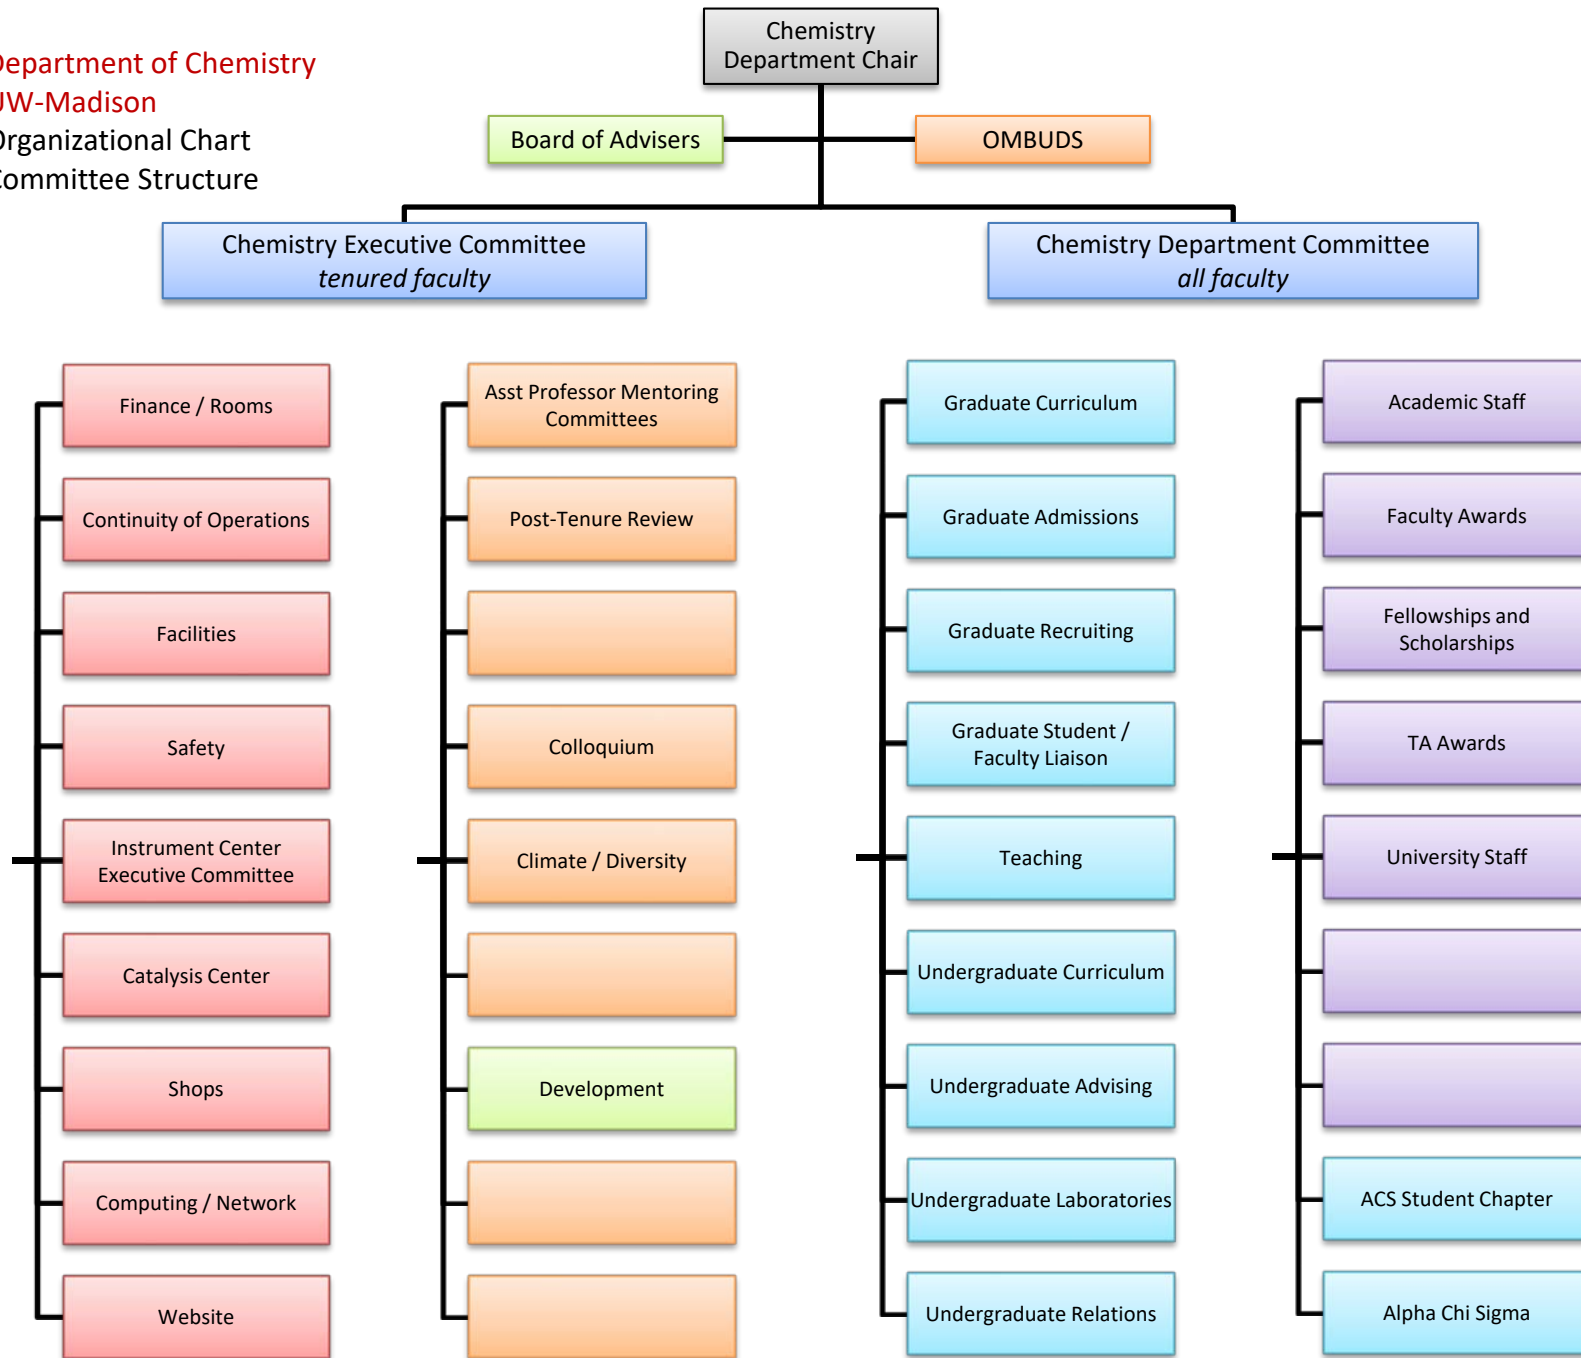

Department of Chemistry
UW-Madison
Organizational Chart
Institutional Level

Department of Chemistry
 UW-Madison
 Organizational Chart
 Supervisory Level

Chart does not include:
 Student employee positions
 Staff positions within research groups / units

Department of Chemistry
UW-Madison
Organizational Chart
Programmatic Level

Department of Chemistry
UW-Madison
Organizational Chart
Committee Structure

Department of Chemistry
UW-Madison
Organizational Chart
Climate Task Force