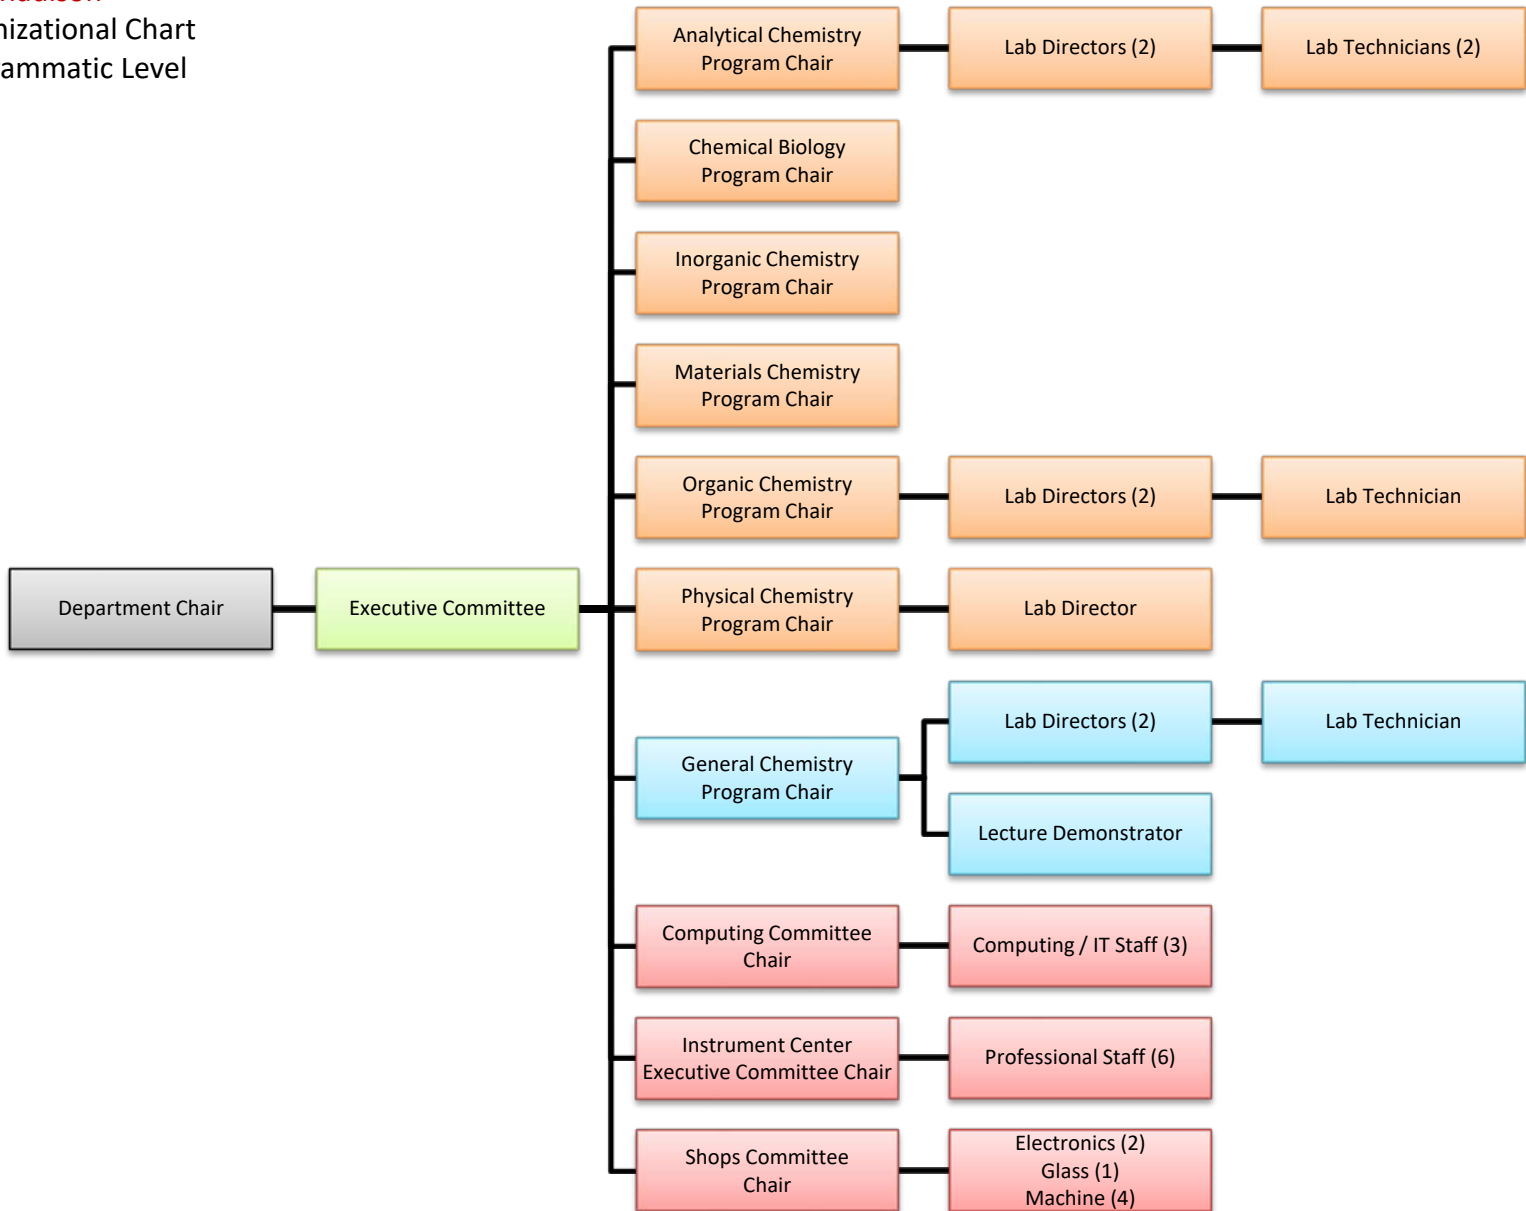

Department of Chemistry
UW-Madison
Organizational Chart
Institutional Level

Department of Chemistry
 UW-Madison
 Organizational Chart
 Supervisory Level

Chart does not include:
 Student employee positions
 Staff positions within research groups / units

Department of Chemistry
UW-Madison
Organizational Chart
Programmatic Level

Department of Chemistry
UW-Madison
Organizational Chart
Committee Structure

Department of Chemistry
UW-Madison
Organizational Chart
Climate Task Force