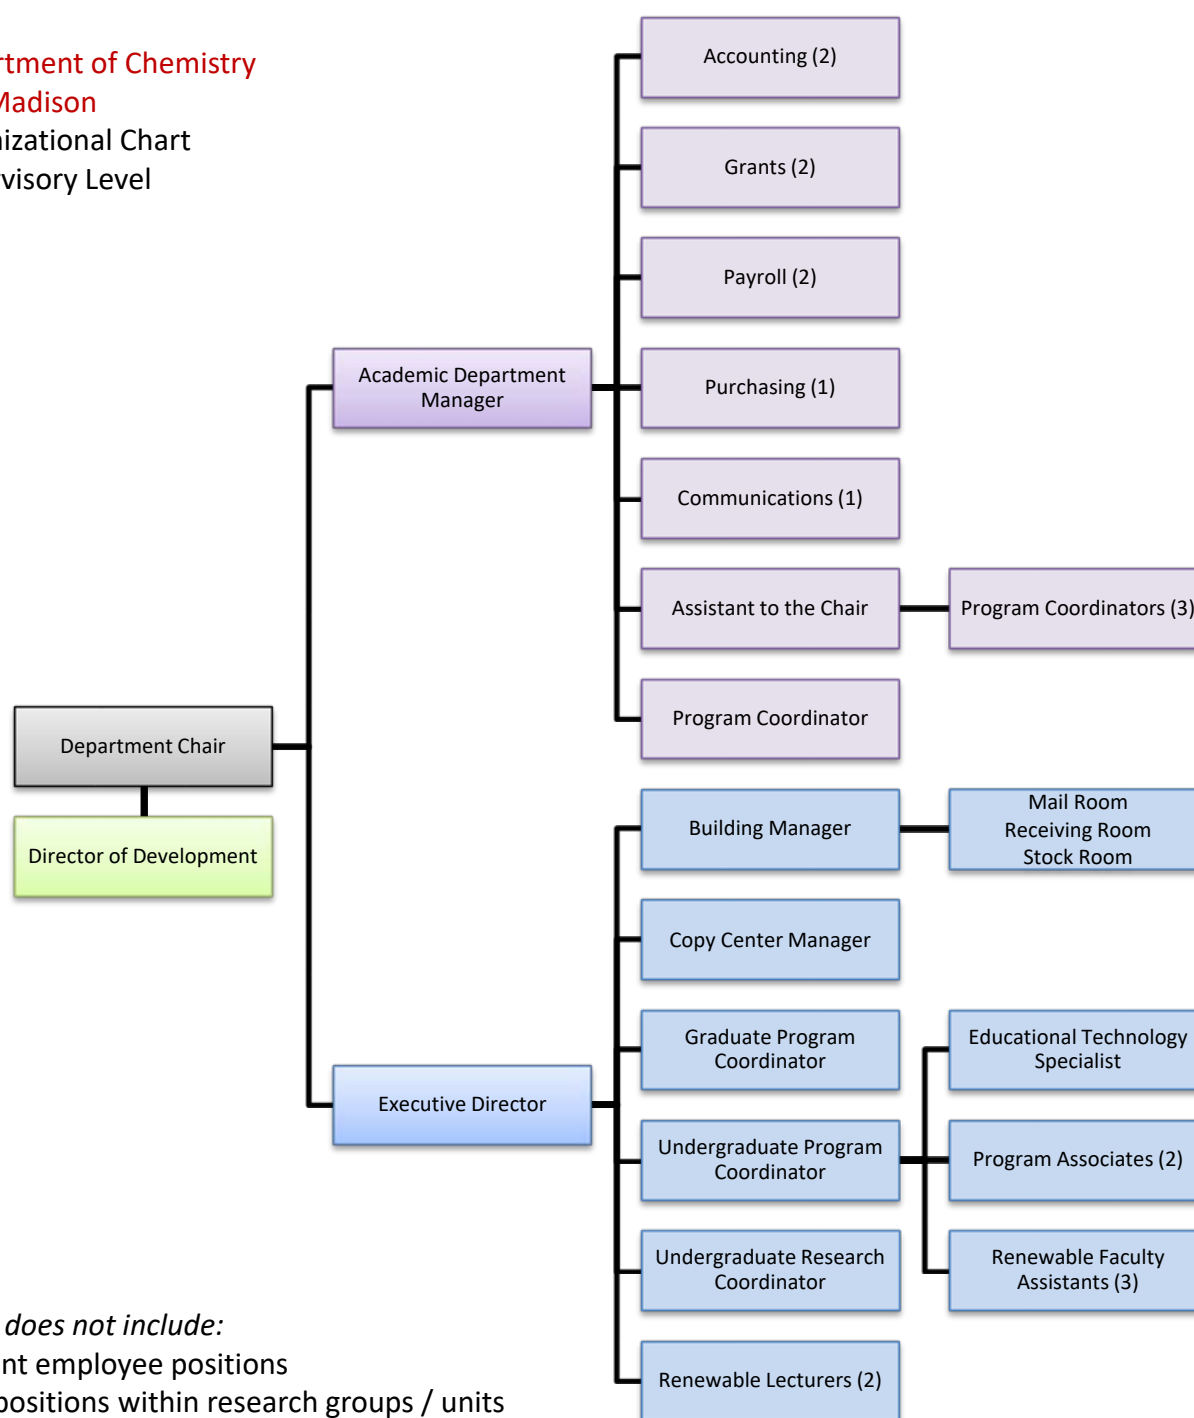

Department of Chemistry
UW-Madison
Organizational Chart
Institutional Level

Department of Chemistry
 UW-Madison
 Organizational Chart
 Supervisory Level

Chart does not include:
 Student employee positions
 Staff positions within research groups / units

Department of Chemistry
UW-Madison
Organizational Chart
Programmatic Level

Department of Chemistry
UW-Madison
Organizational Chart
Committee Structure

Department of Chemistry
UW-Madison
Organizational Chart
Climate Task Force